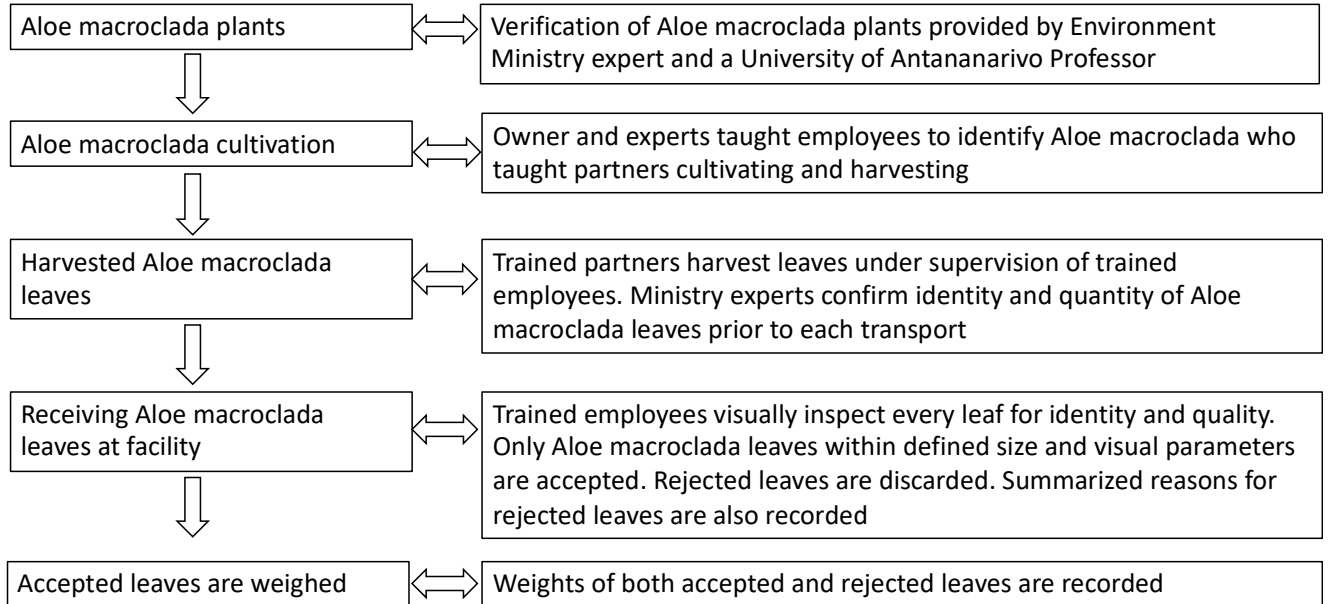

## Process Control Flowcharts

### **Aloe macroclada Plant and Leaf Identification**

The steps described follow Mioty Voajanahary's written Standard Operating Procedures which include keeping permanent records of the processes.

**ALOMAC Manufacturing Process**

The steps described follow Mioty Voajanahary’s written Standard Operating Procedures which include keeping permanent records of the processes.